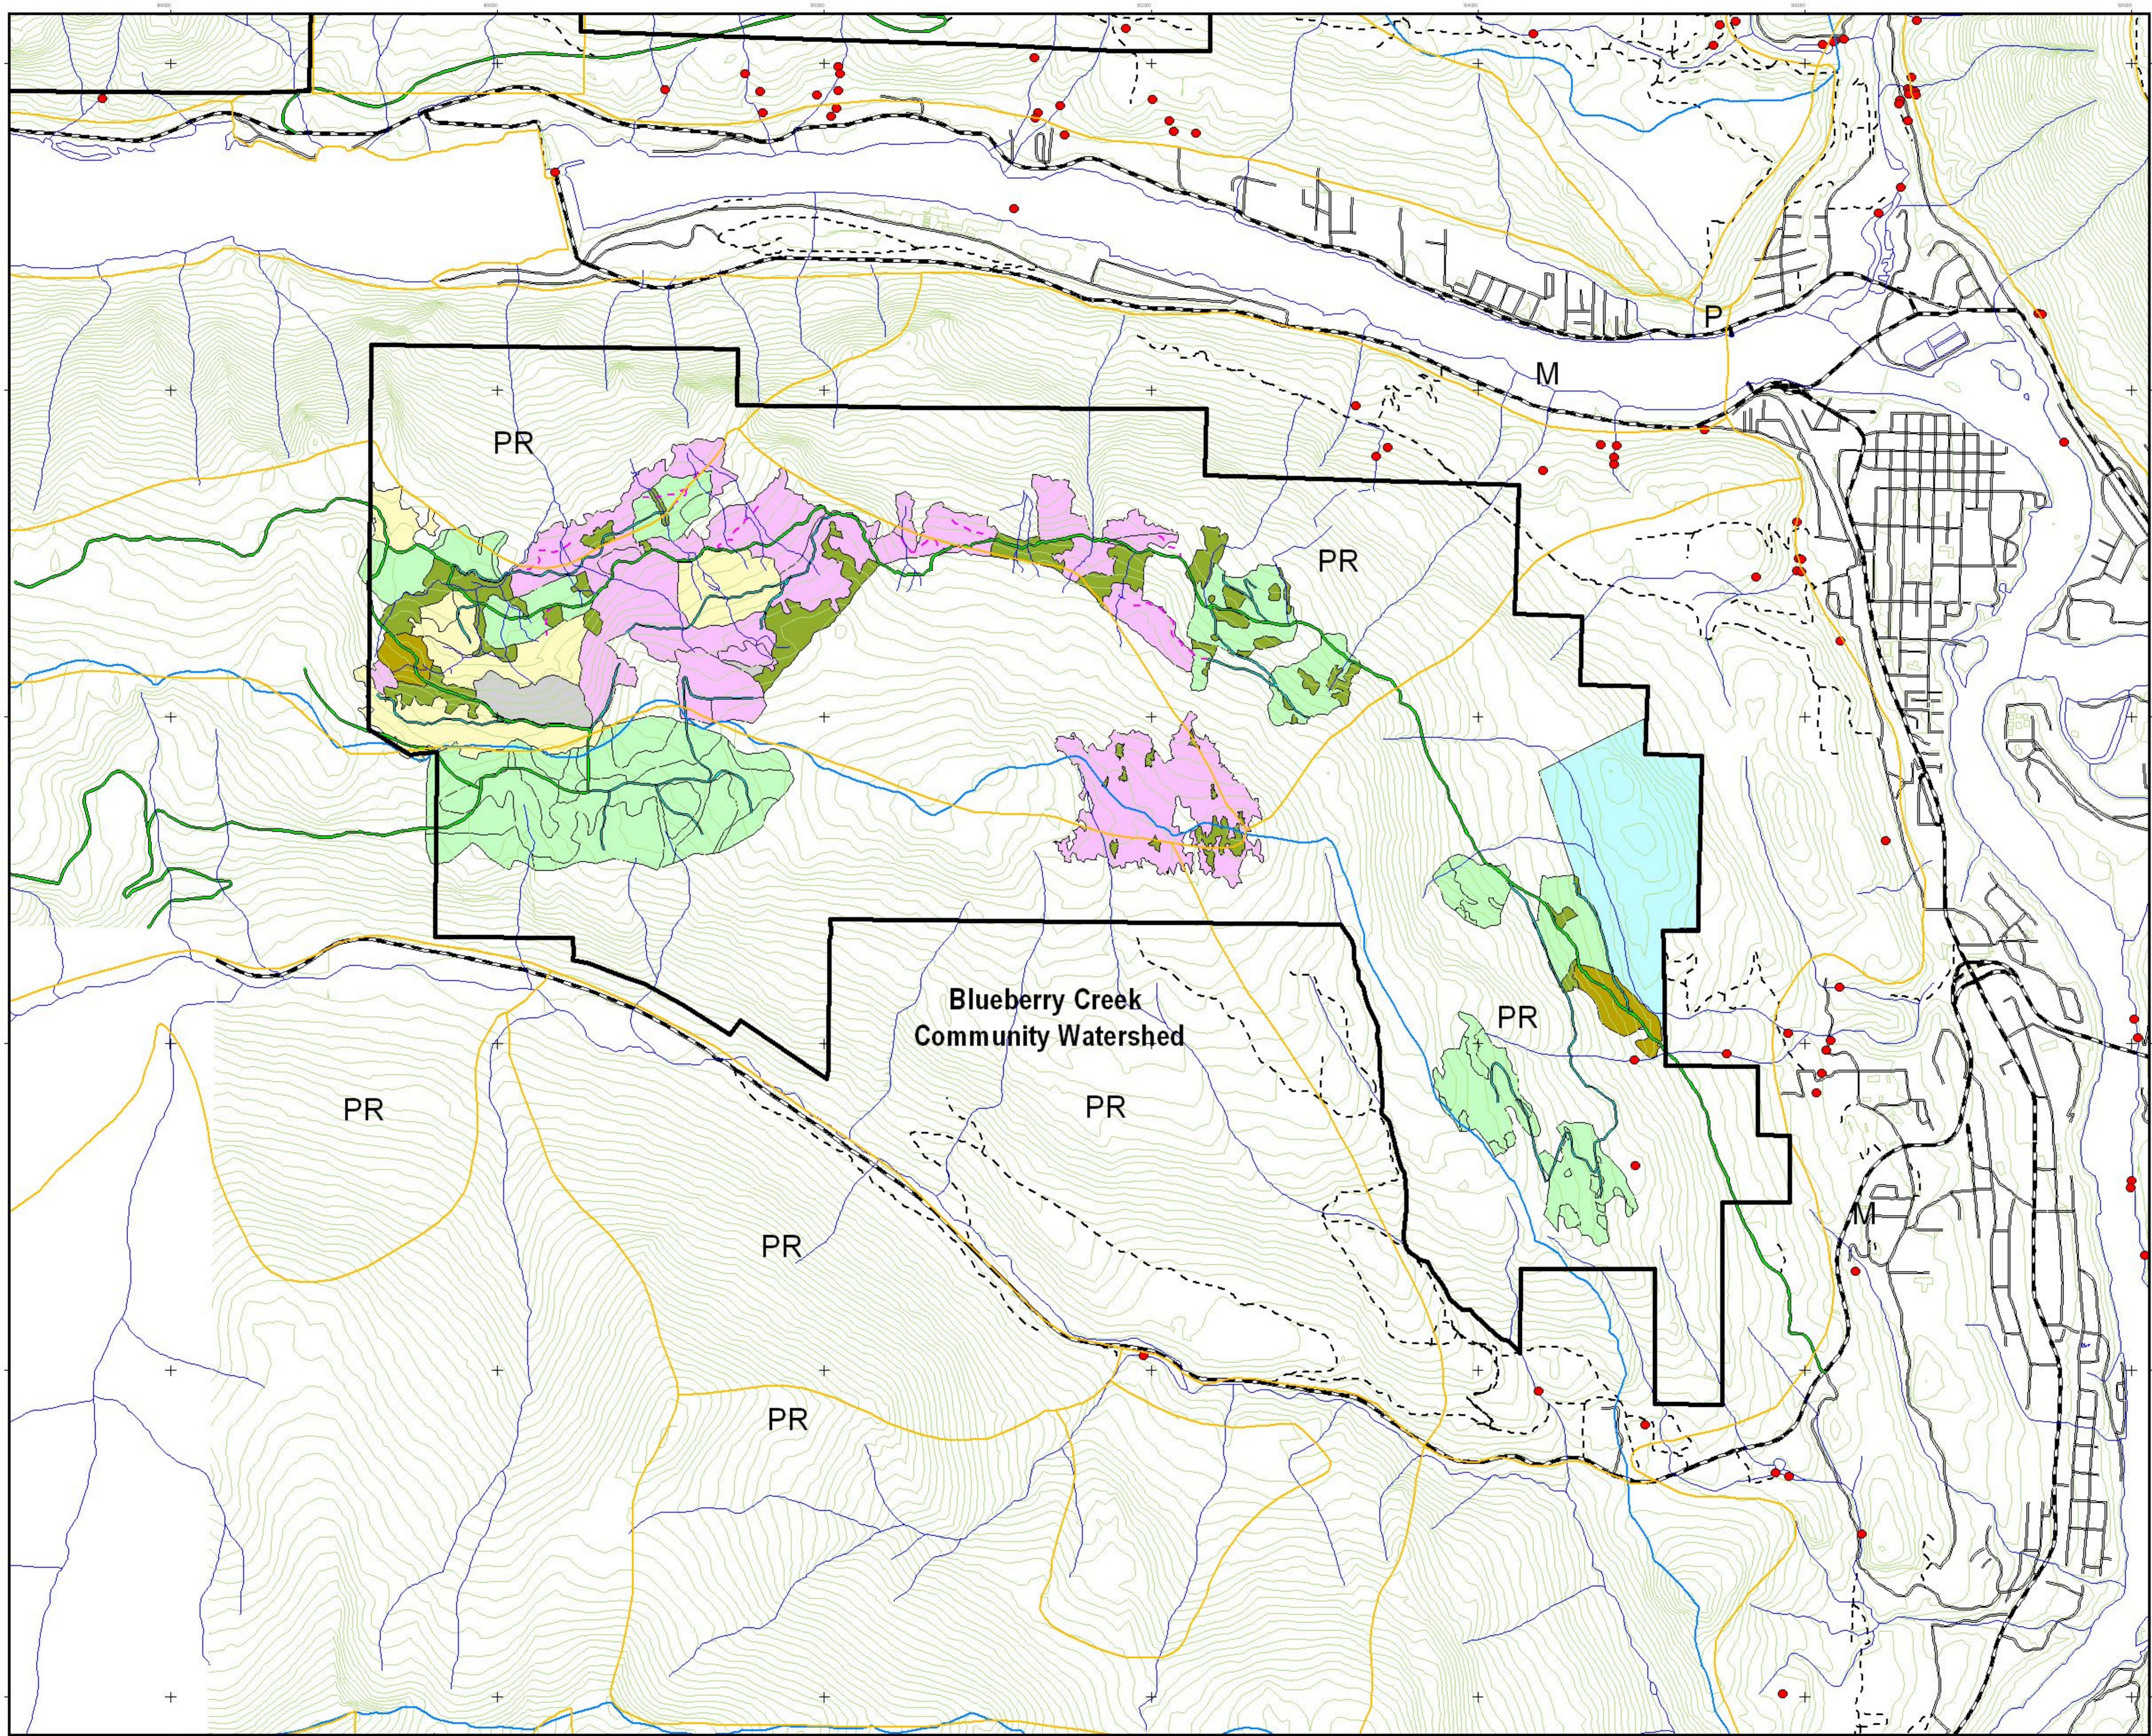

*"Take Care Of The Land,
And The Land Will Take Care Of You."*

2006 - 2011 Forest Stewardship Plan

Merry Operating Area

Scale 1:20000

Legend

- Forest Development Unit (FDU)
- Visual Quality Objectives
- Community Watersheds
- CW
- Points of Diversion
- Streams and Lakes
- Road Themes
- Unconstructed - Approved
- Non-Status or Not Classified
- Forest Service Road
- Highway
- KLC Road Permit
- Other Road
- Other Licence - Road Permit
- 20 m Contour Intervals
- KLC Block Status
- CP Free Growing
- CP Sufficiently Restocked
- CP Not Sufficiently Restocked
- Reserves
- CP Unharvested
- Other Openings
- Parks
- Recreation Use Areas

Blueberry Creek
Community Watershed